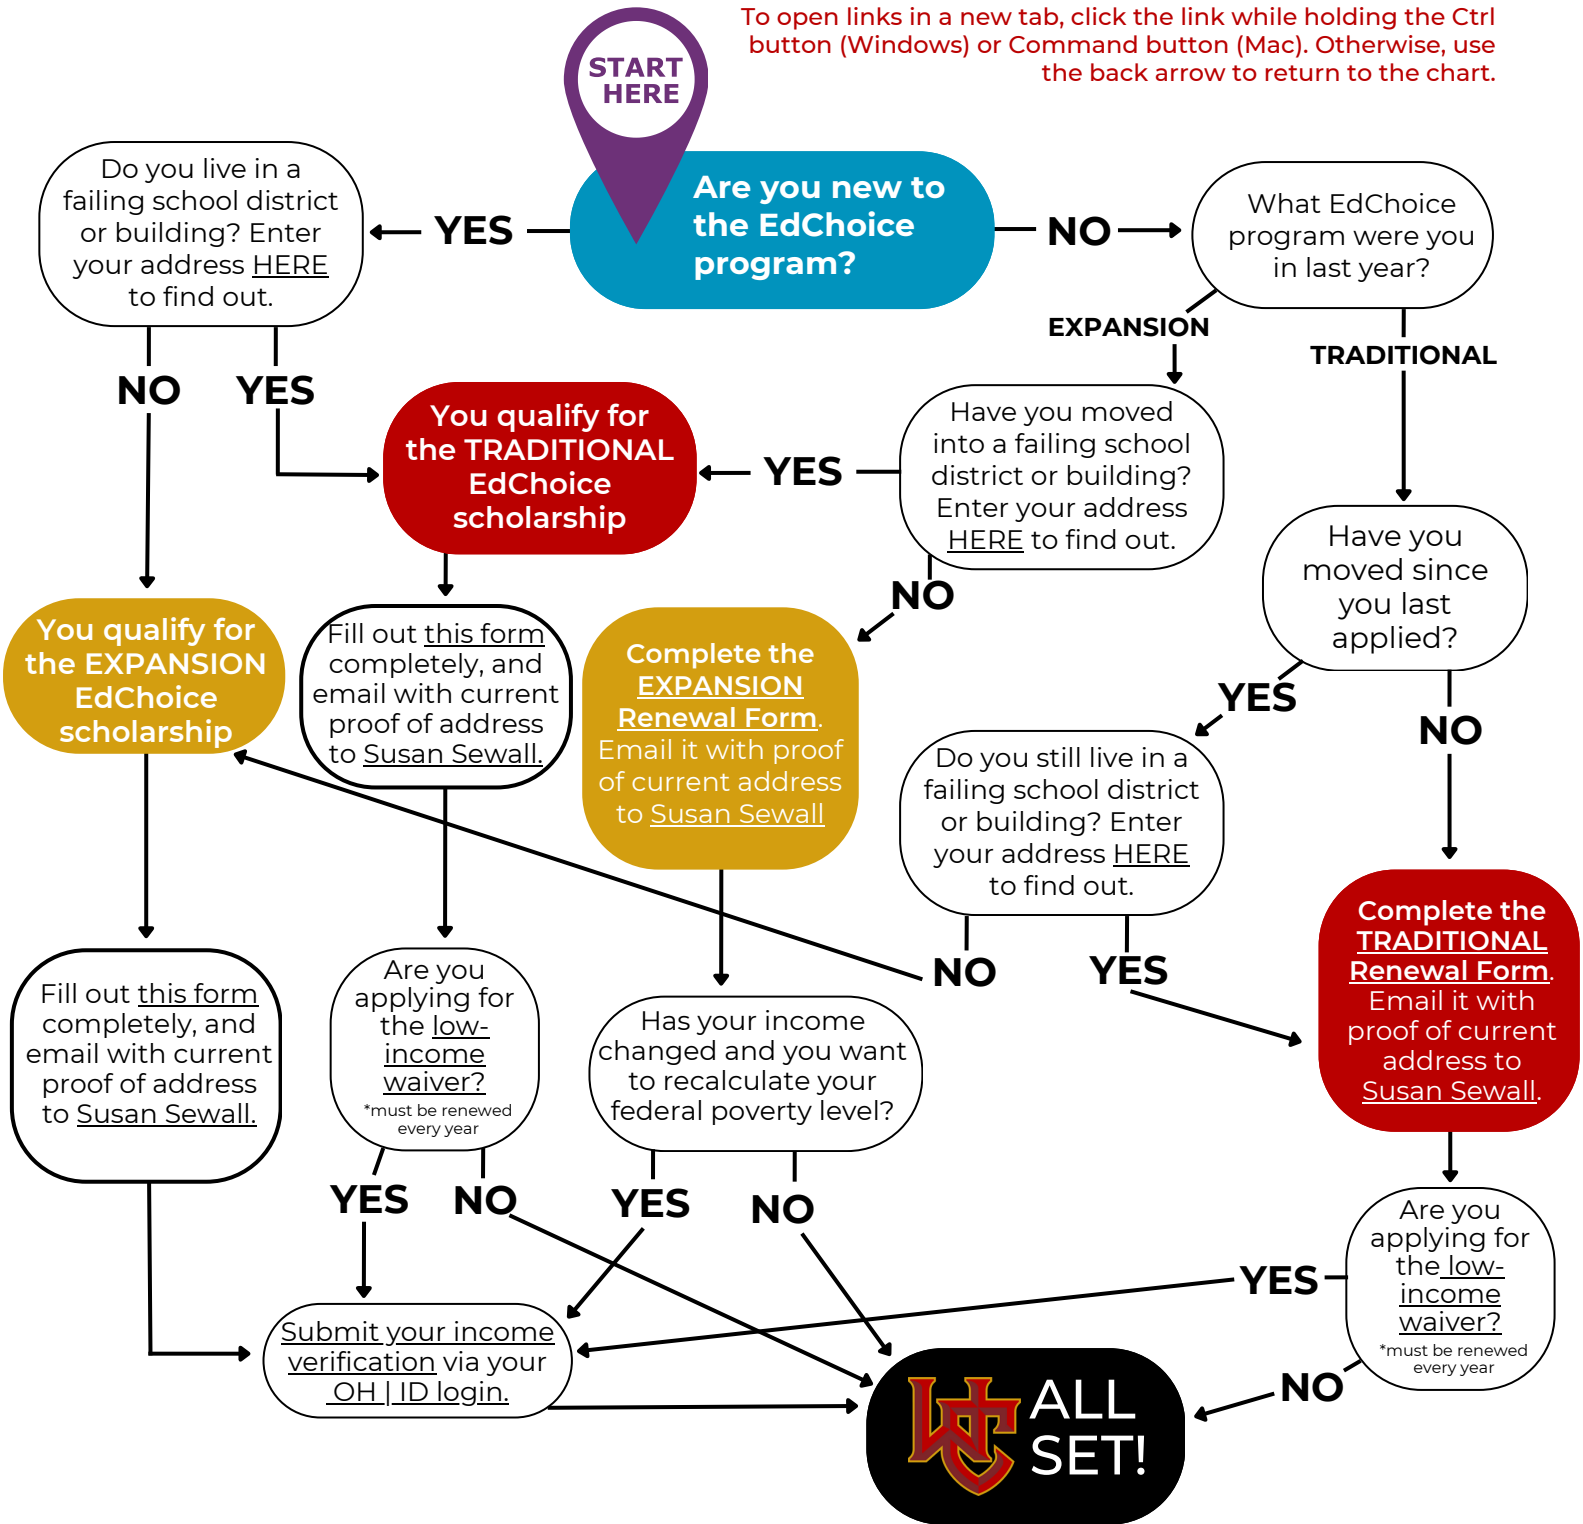

a step-by-step guide to

Want an idea of what you could qualify for?

2024-25 Traditional Program scholarships are \$6166 for K-8th grade and \$8404 for 9th -12th grade. Expansion scholarship amounts are based on your household income.

[Get an estimate here.](#)

To open links in a new tab, click the link while holding the Ctrl button (Windows) or Command button (Mac). Otherwise, use the back arrow to return to the chart.

**Questions about how to apply? Contact [Susan Sewall](#).
 Questions regarding income verification or scholarship amounts? Contact [Erin Smith](#).**